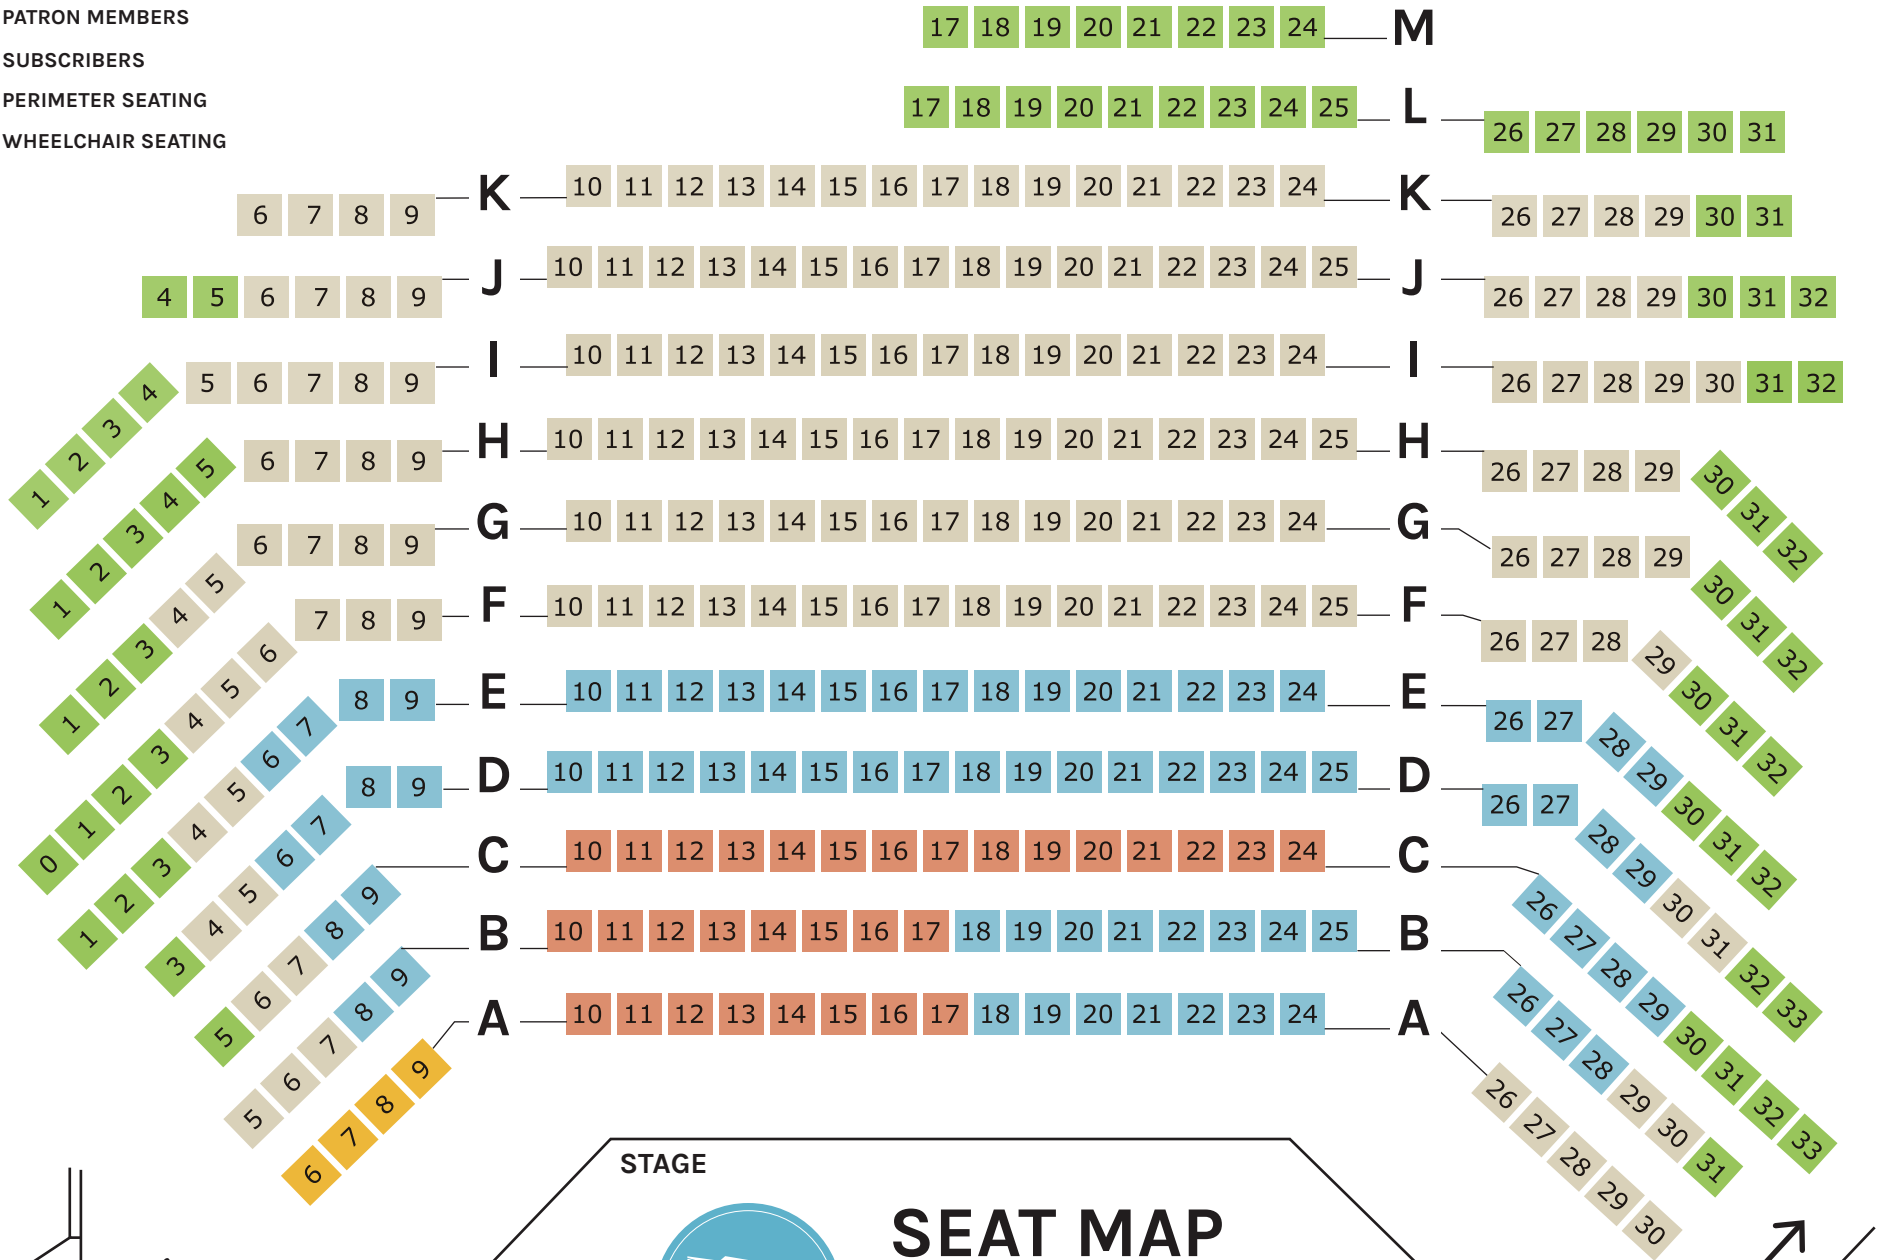

- REGULAR SEATING
- PATRON MEMBERS
- SUBSCRIBERS
- PERIMETER SEATING
- WHEELCHAIR SEATING

STAGE

# SEAT MAP

**SPRINGER THEATRE INFO**  
 340 Seats - Tiered seating  
 Stage is raised 1.5 feet  
 No posts or pillars in auditorium