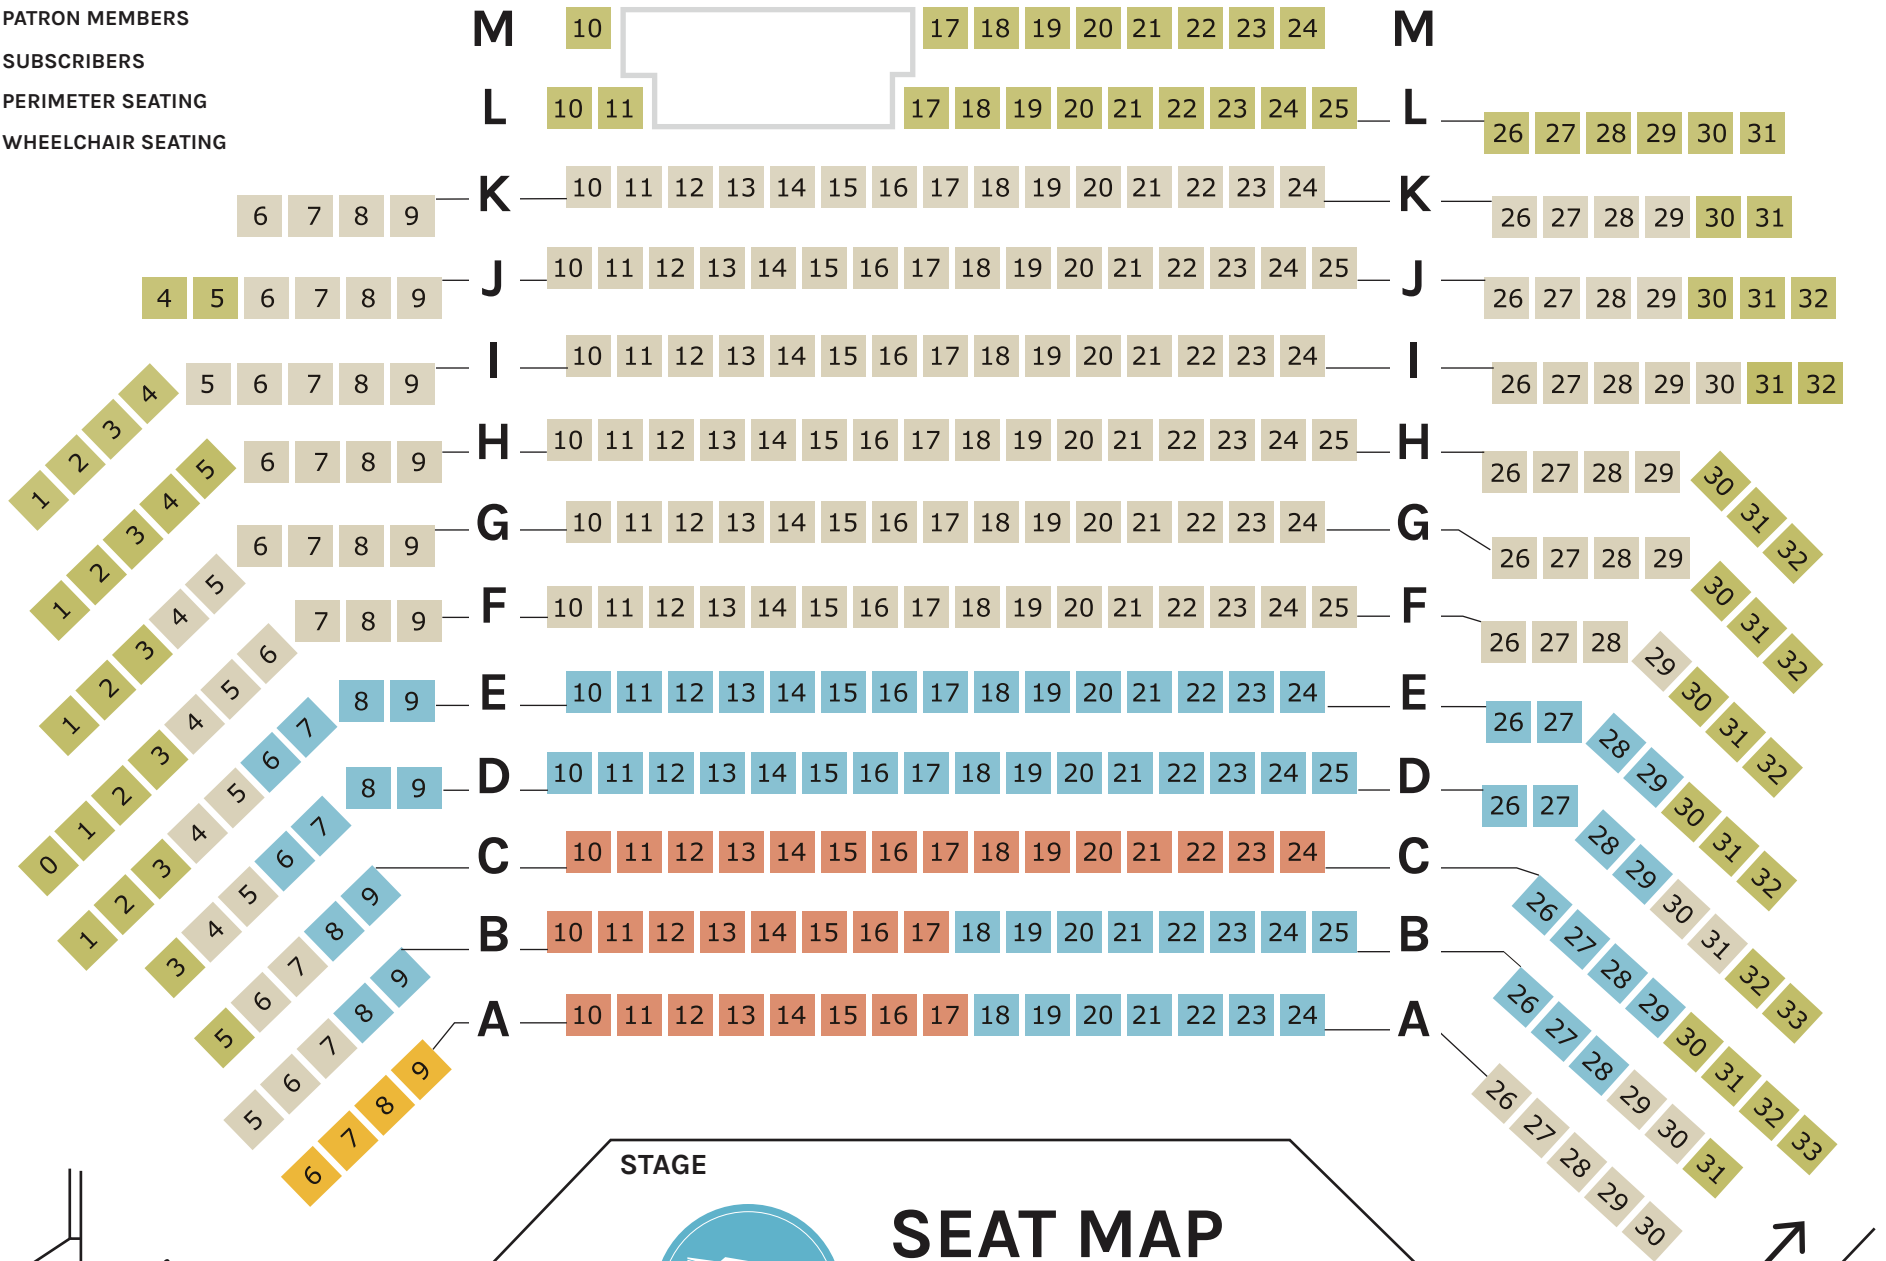

- REGULAR SEATING
- PATRON MEMBERS
- SUBSCRIBERS
- PERIMETER SEATING
- WHEELCHAIR SEATING

SEAT MAP

SPRINGER THEATRE INFO
 348 Seats - Tiered seating
 Stage is raised 1.5 feet
 No posts or pillars in auditorium