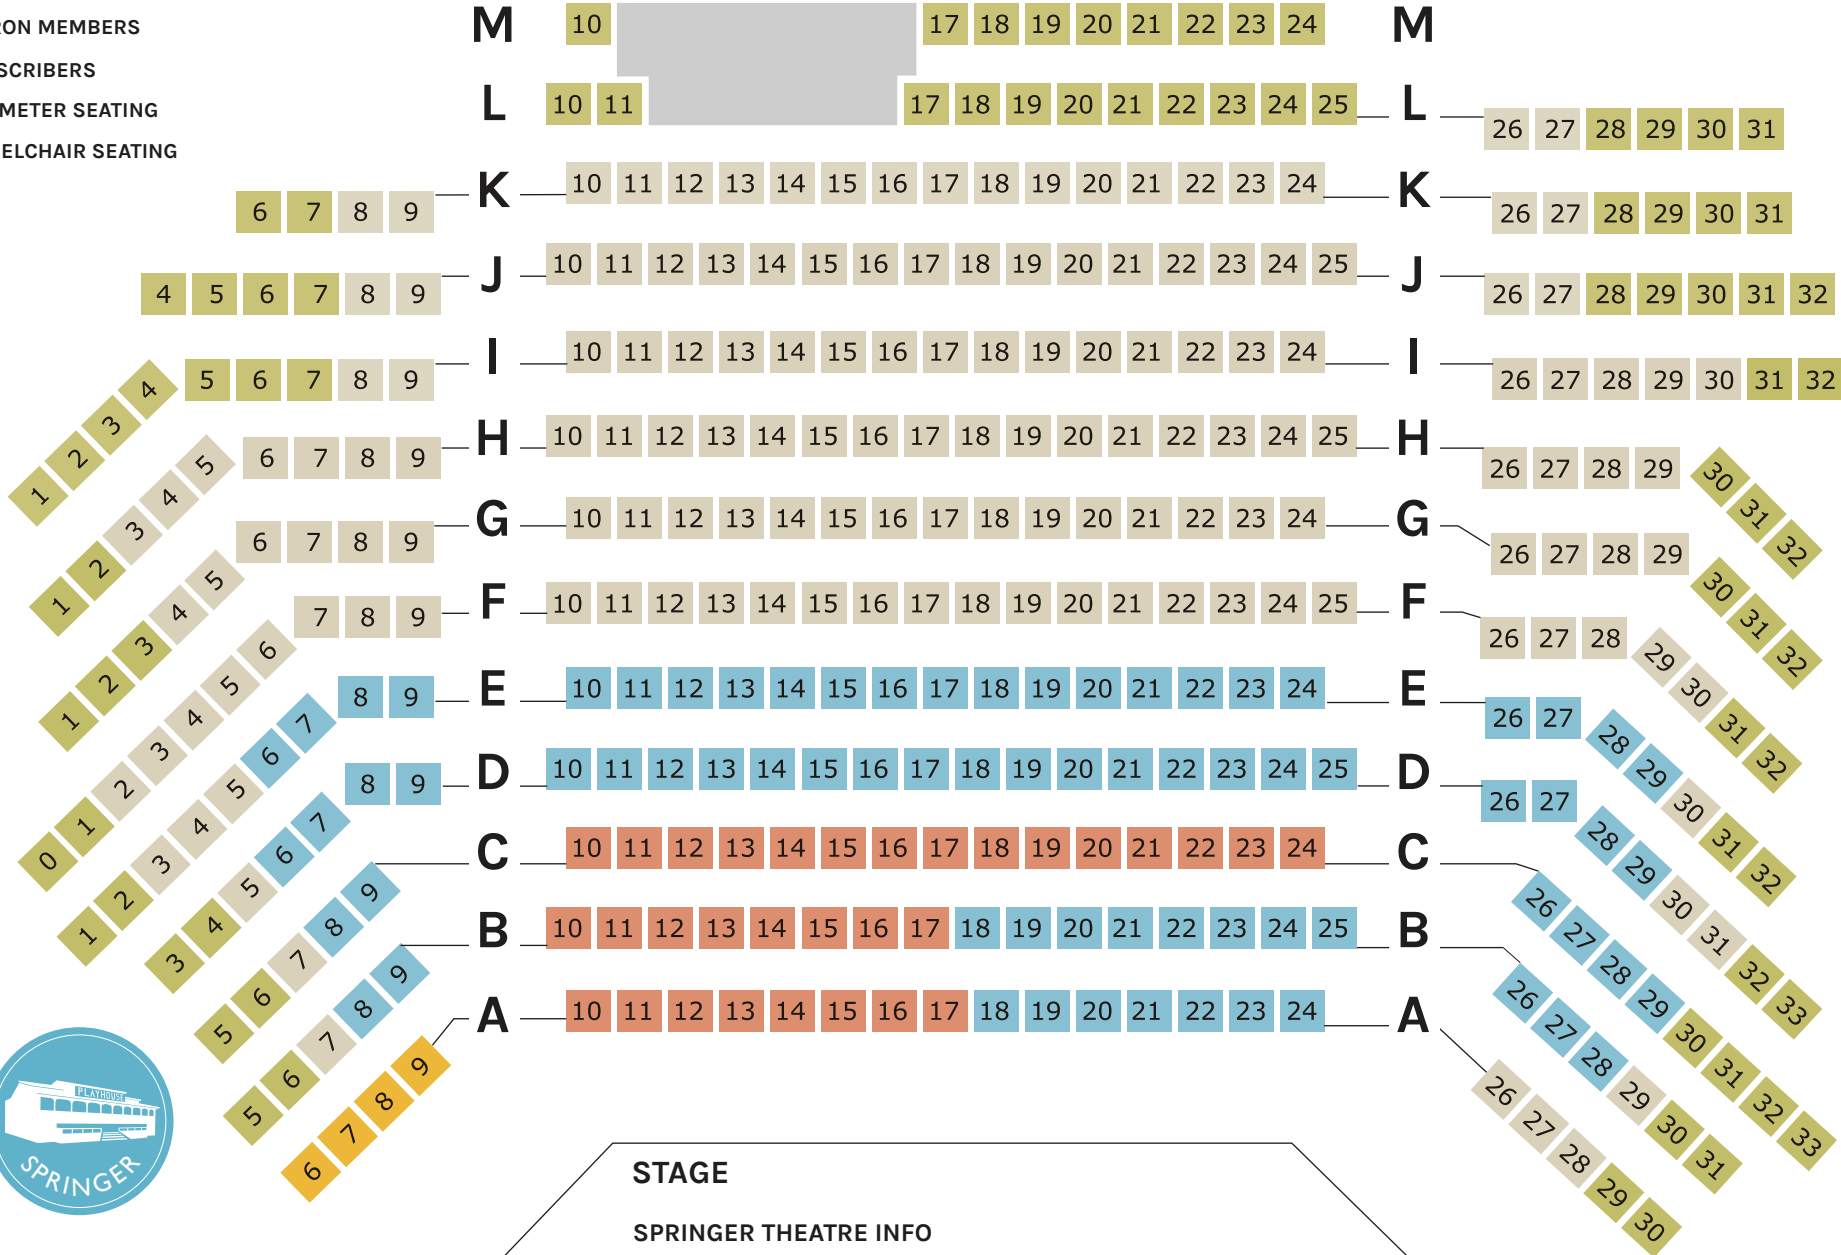

- REGULAR SEATING
- PATRON MEMBERS
- SUBSCRIBERS
- PERIMETER SEATING
- WHEELCHAIR SEATING

# SEAT MAP

## STAGE

### SPRINGER THEATRE INFO

348 Seats - Tiered seating  
 Stage is raised 1.5 feet  
 No posts or pillars in auditorium