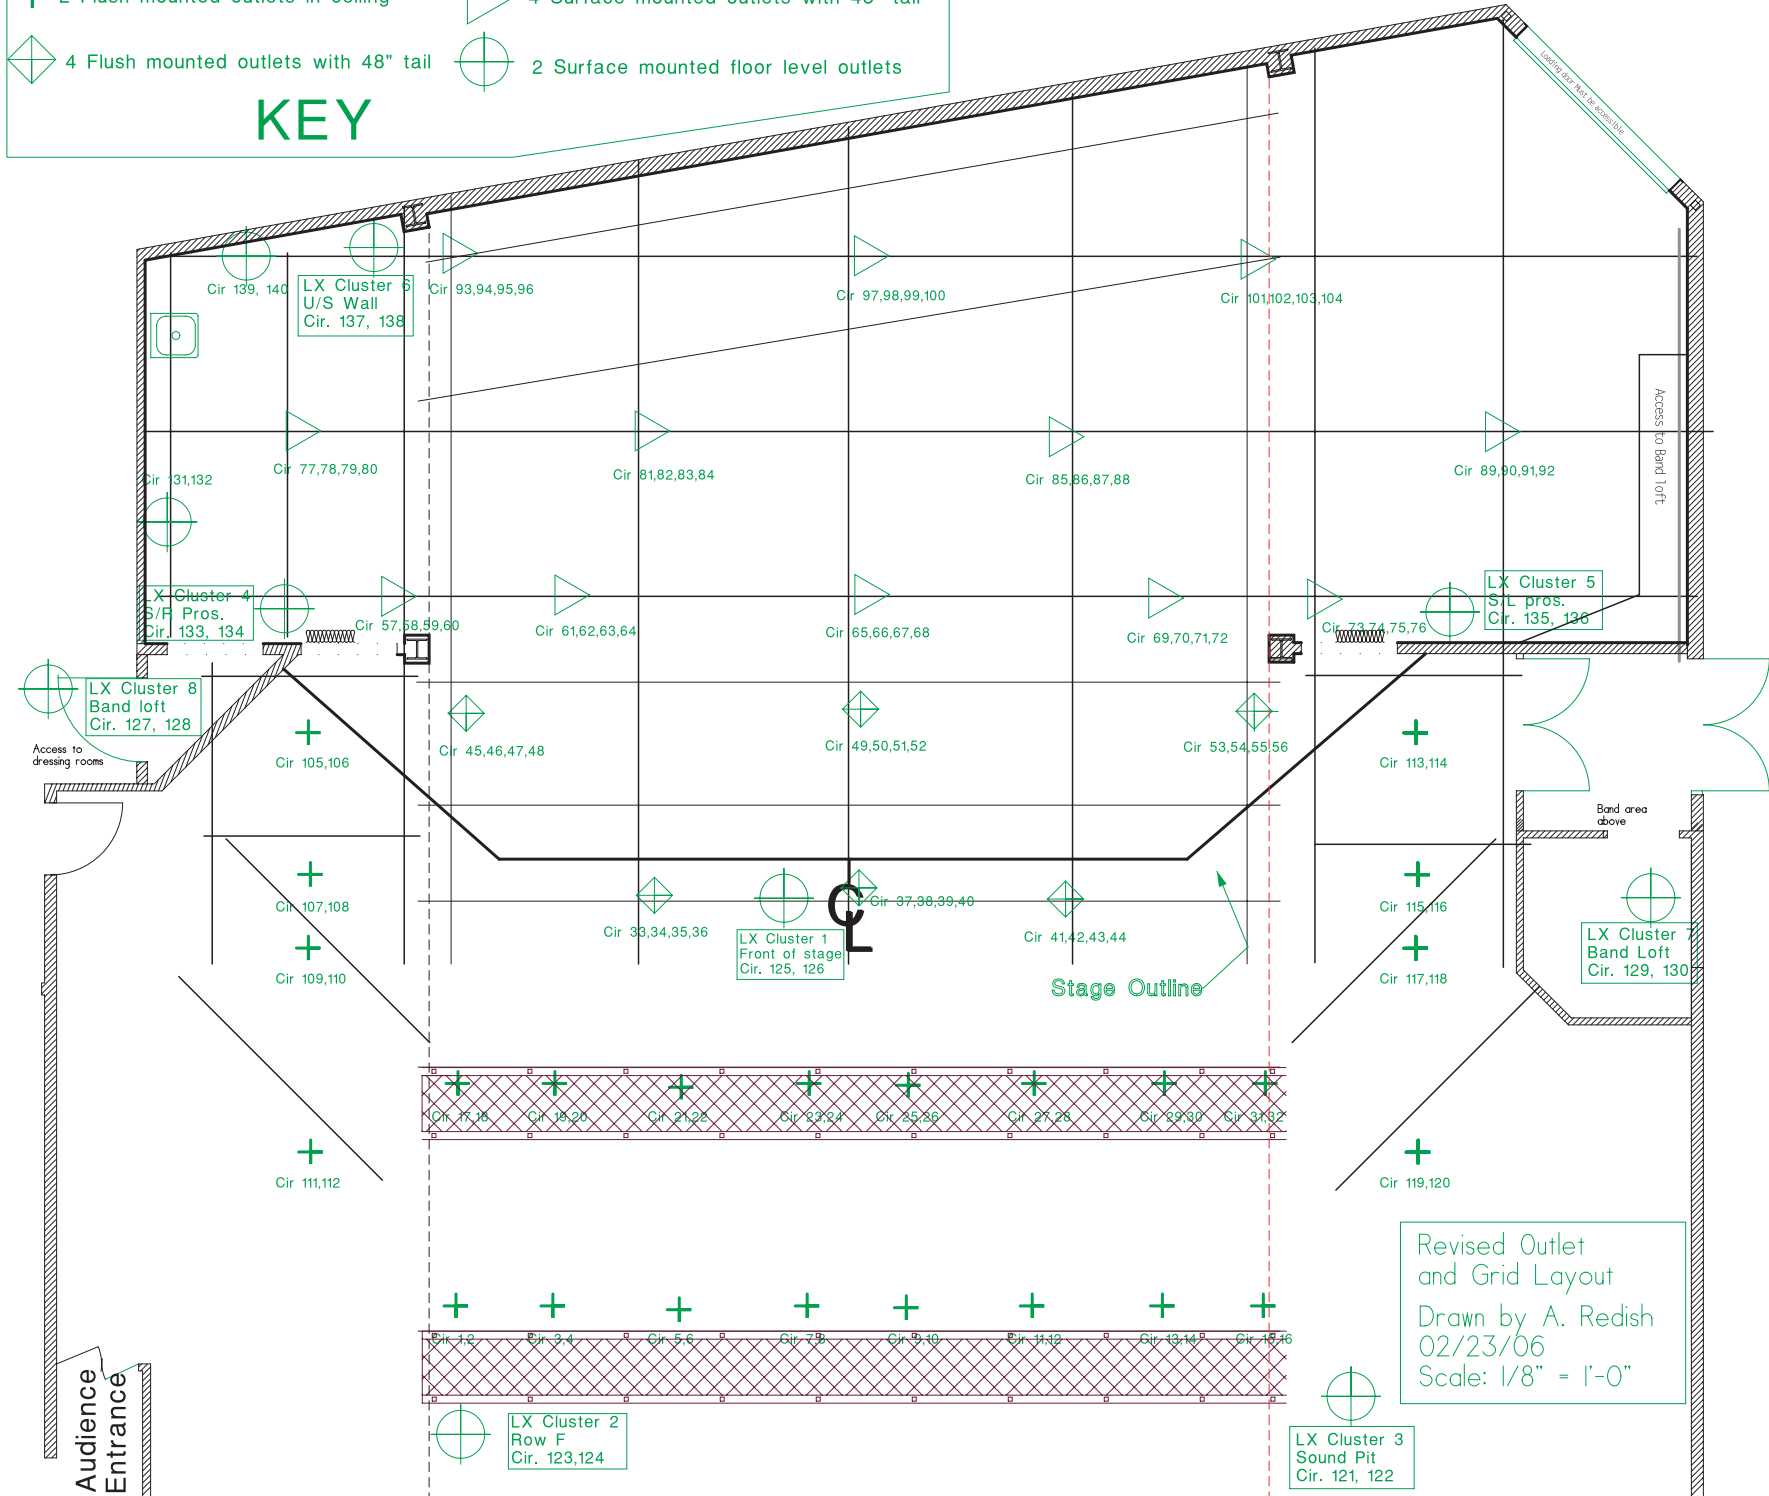

Springer Theatre - Lighting and Circuit Layout

- + 2 Flush mounted outlets in ceiling
- ◊ 4 Flush mounted outlets with 48" tail
- ◁ 4 Surface mounted outlets with 48" tail
- ⊕ 2 Surface mounted floor level outlets

KEY

Revised Outlet
and Grid Layout
Drawn by A. Redish
02/23/06
Scale: 1/8" = 1'-0"