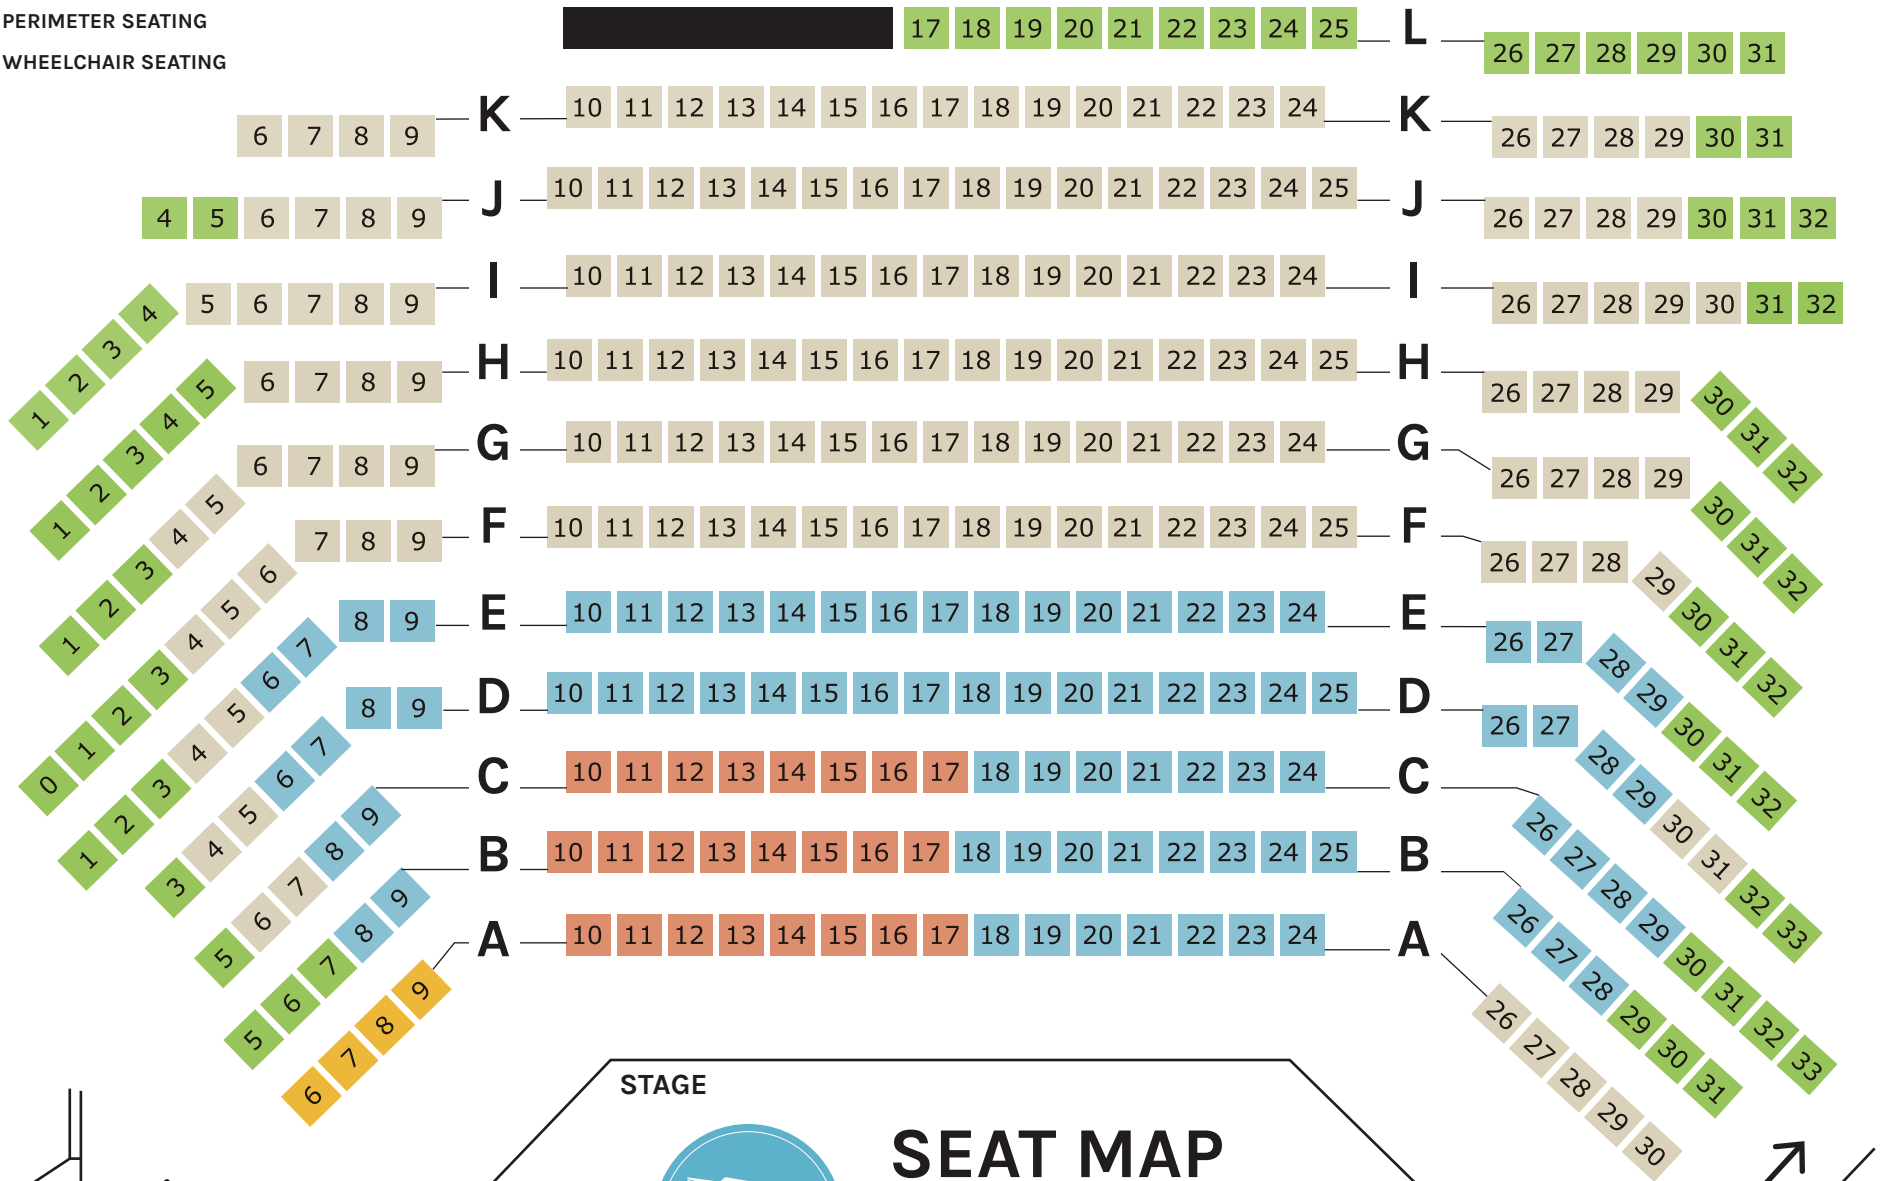

- REGULAR SEATING
- PATRON MEMBERS
- SUBSCRIBERS
- PERIMETER SEATING
- WHEELCHAIR SEATING

STAGE

SEAT MAP

SPRINGER THEATRE INFO

Tiered seating
 Stage is raised 1.5 feet
 No posts or pillars in auditorium